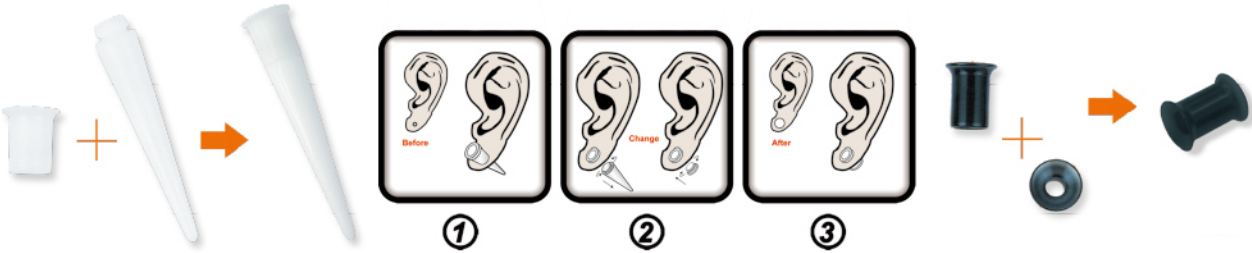

UV Exchange Hole Expanding Plug kit

VHPP

• Black	3 x 10 x 38	10 x 10 x 38
• White	4 x 10 x 38	12 x 10 x 38
Contains:	5 x 10 x 38	14 x 10 x 38
2pcs plugs & 1pcs expander	6 x 10 x 38	16 x 10 x 38
	8 x 10 x 38	18 x 10 x 38